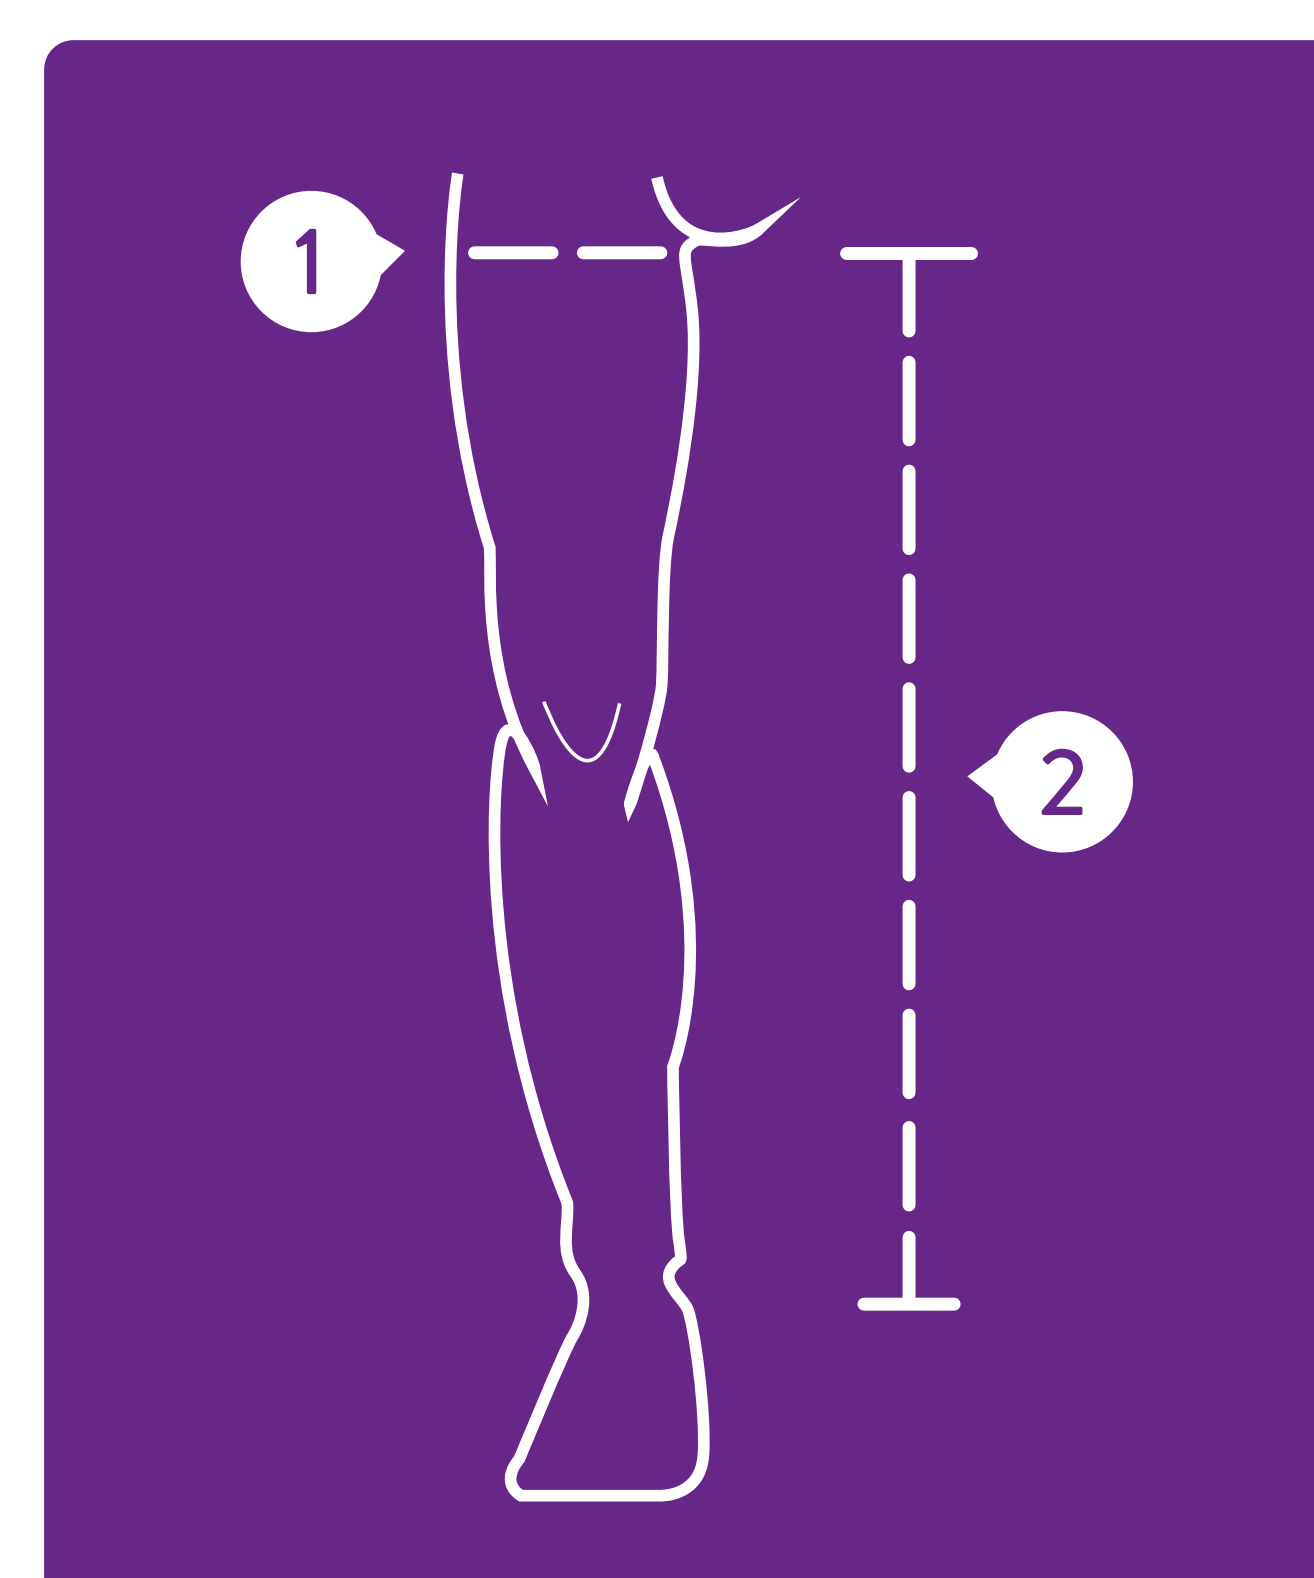

How to Measure for Full Chaps - Adult Sizes

Have your tape measure ready to follow the steps below:

1 Measure the thigh

2 Measure the length of the inside leg just below the ankle

What size to order - Dri Rider Adult										
Size	Small Regular	Small Long	Medium Regular	Medium Long	Large Regular	Large Long	Large Tall	Extra Large Regular	Extra Large Long	Extra Large Tall
Thigh	58cm	58cm	61cm	61cm	66cm	66cm	66cm	71cm	71cm	71cm
Length	74cm	79cm	74cm	79cm	74cm	79cm	87cm	74cm	79cm	87cm

What size to order - Suede Full Chaps			
Size	Small	Medium	Large
Thigh	58cm	61cm	66cm
Inside Leg	74cm	79cm	87cm

What size to order - Waterproof Riding Trousers Adult								
Size	XS Short	XS Regular	XS Long	S Short	S Regular	S Long	M Short	M Regular
Waist	72cm	72cm	72cm	77cm	77cm	77cm	82cm	82cm
Hip	100cm	100cm	100cm	106cm	106cm	106cm	112cm	112cm
Inside leg	71cm	76cm	81cm	71cm	76cm	81cm	71cm	76cm
Size	M Long	L Short	L Regular	L Long	XL Regular	XI Long	XXL Regular	
Waist	82cm	87cm	87cm	87cm	92cm	92cm	97cm	
Hip	112cm	118cm	118cm	118cm	124cm	124cm	130cm	
Inside leg	81cm	71cm	76cm	81cm	76cm	81cm	76cm	

Over-trousers - These sizes are based on a straightforward measurement of waist (above the normal belt line) and inside the leg