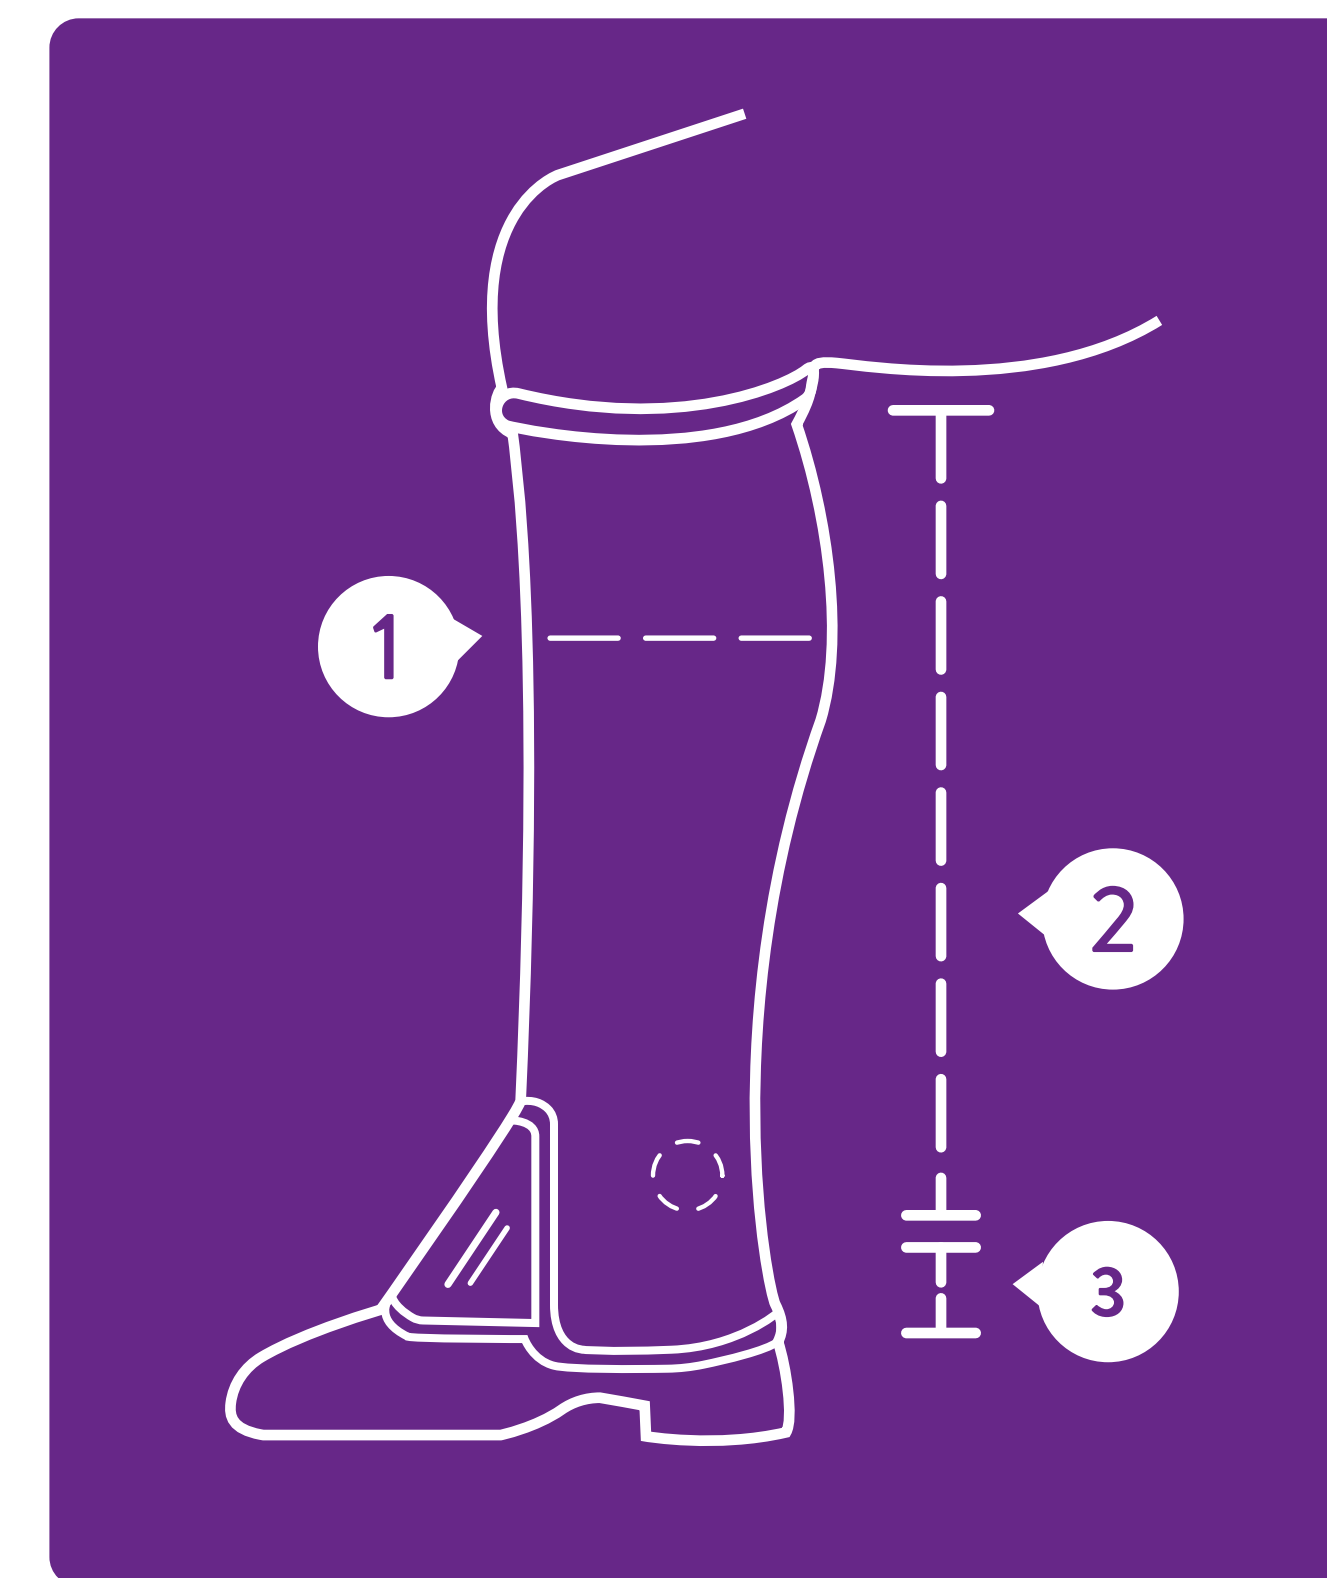

How to Measure for Half Chaps - Adult Sizes

Have your tape measure ready to follow the steps below:

1 CALF:
Measure the widest part of the calf for the calf size

2 LENGTH:
Measure from top of calf to ankle bone (inside leg)

3 ADD ON:
6cm for adults. This is the length to use in the sizing table below

What size to order - Half Chaps Adult										
Size	Extra Small	Small	Small Wide	Small X-Wide	Medium	Medium Tall	Medium Wide	Medium X Wide	Large	Extra Large
Calf	33-37cm	33-37cm	35-40cm	37-42cm	35-40cm	35-40cm	40-44cm	44-48cm	37-42cm	39-44cm
Length	36cm	38cm	38cm	38cm	40cm	44cm	40cm	40cm	42cm	44cm

For Gaiter Sizes: Measure from the top of the calf to the floor (without boots) for the length.

What size to order - Premium Leather Gaiters							
Size	Extra Small	Small	Small 1	Small 2	Small 3	Small 4	Small 5
Calf	34-36cm	33-35cm	35-37cm	37-39cm	39-41cm	41-44cm	43-47cm
Length	41cm	43cm	43cm	43cm	43cm	43cm	43cm
Size	Medium 0	Medium	Medium 1	Medium 2	Medium 3	Medium 4	Medium 5
Calf	33-35cm	34-36cm	36-38cm	38-40cm	40-42cm	42-45cm	44-48cm
Length	46cm	46cm	46cm	46cm	46cm	46cm	46cm

Over-trousers - These sizes are based on a straightforward measurement of waist (above the normal belt line) and inside the leg